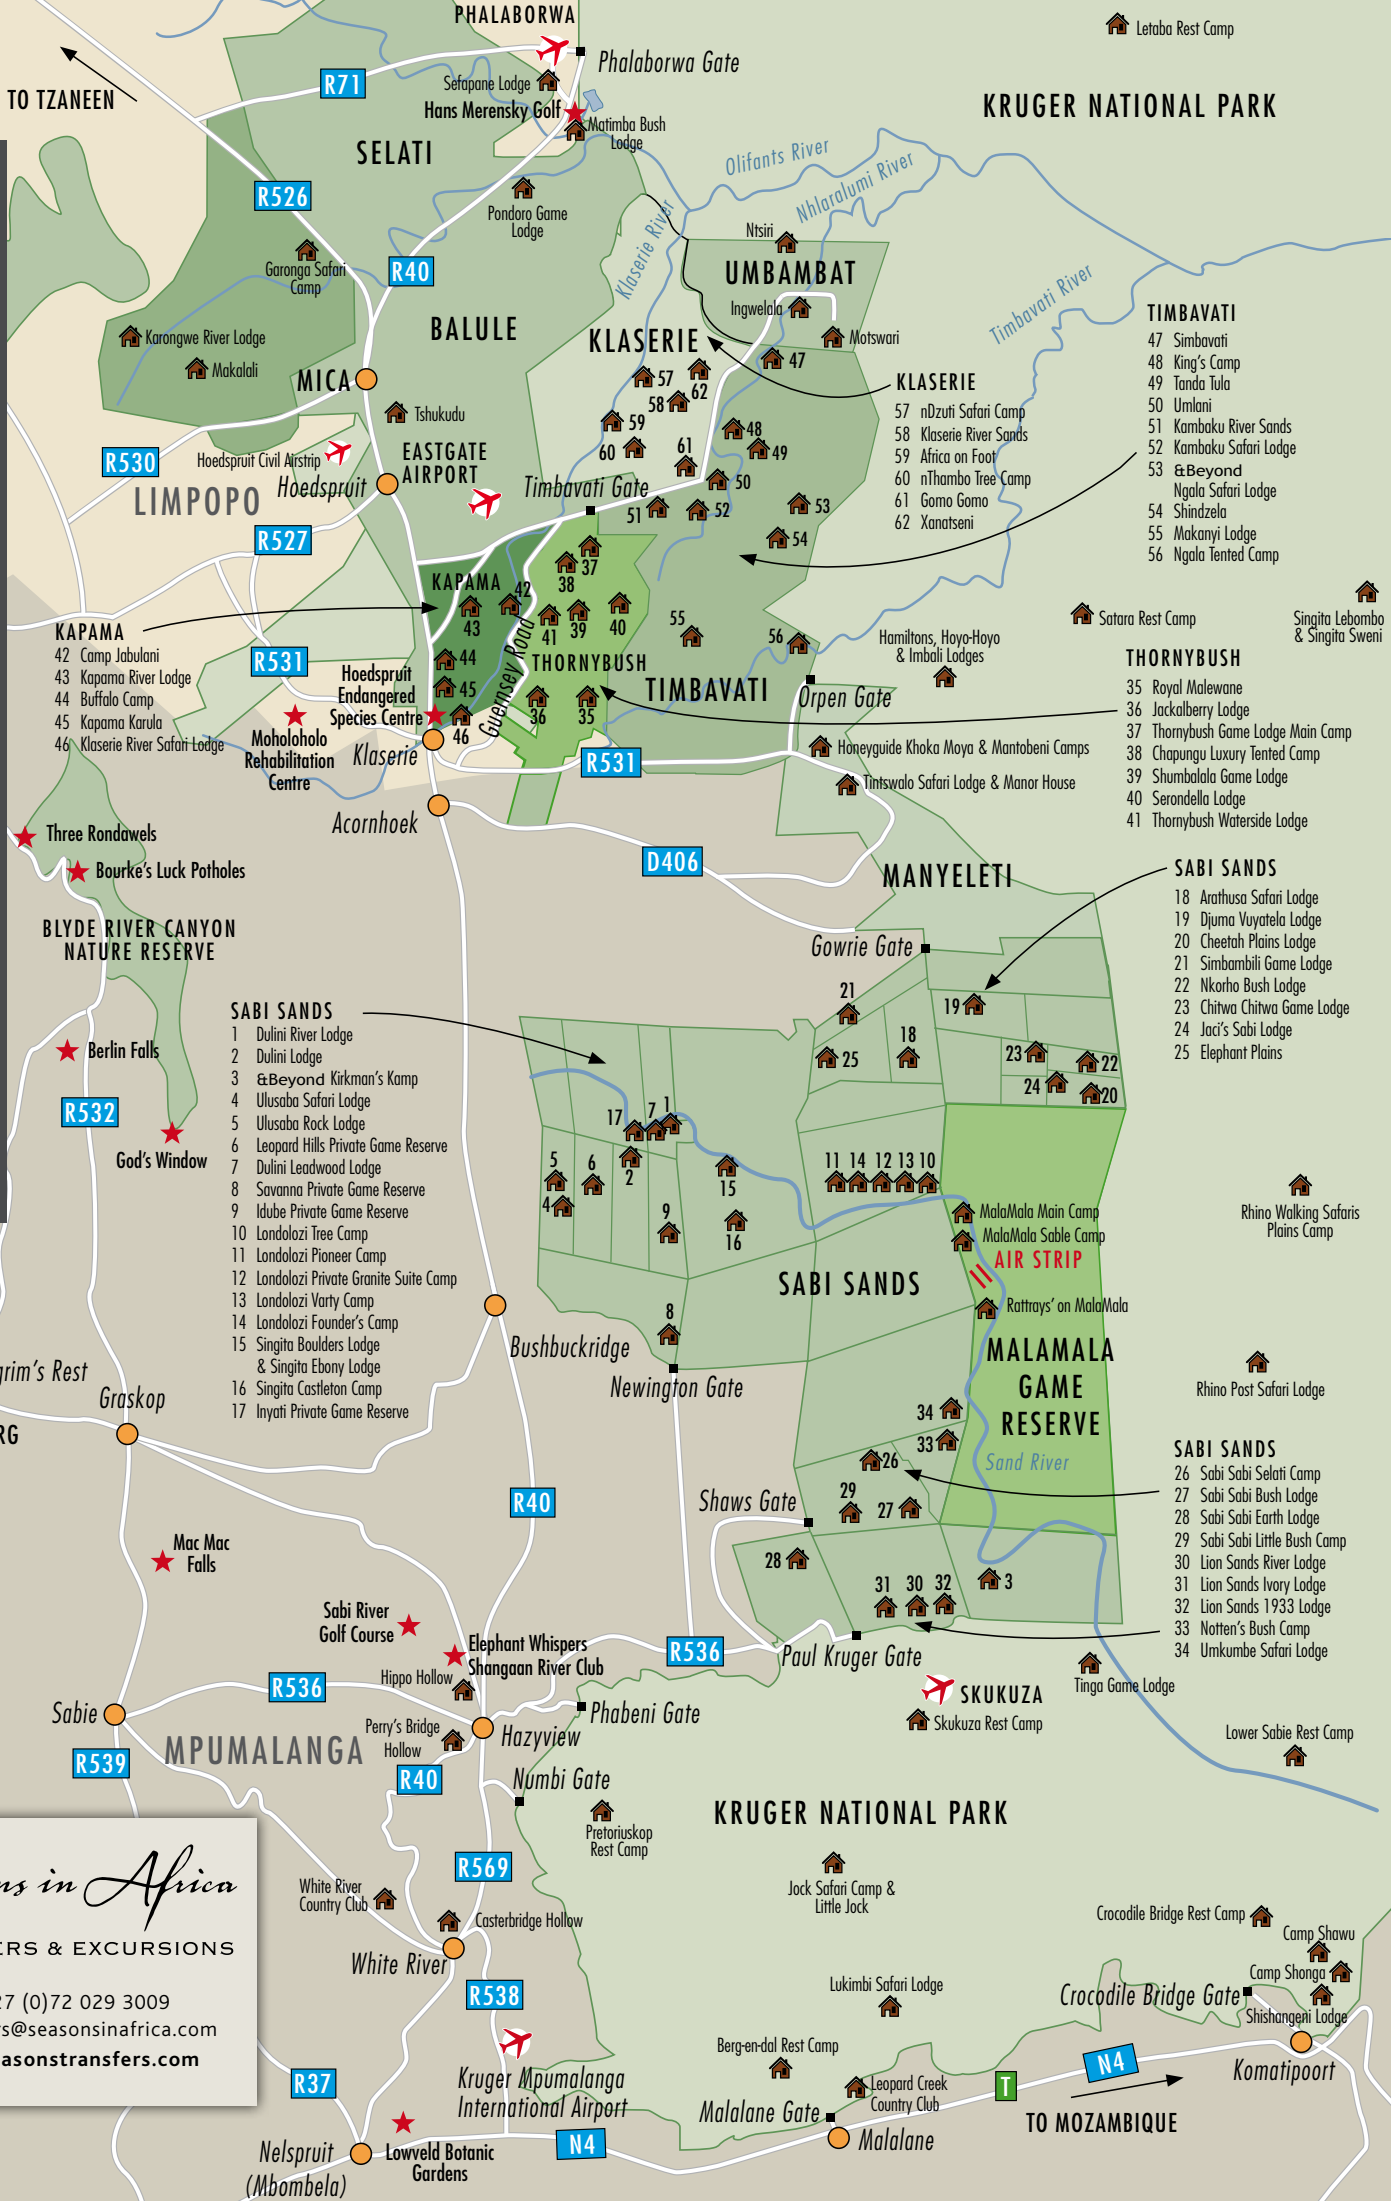

# The Kruger & Lowveld

AFRICA TRANSFERS & EXCURSIONS

WITH SEASONS IN

- TIMBAVATI**
- 47 Simbavati
  - 48 King's Camp
  - 49 Tonda Tula
  - 50 Umlani
  - 51 Kambaku River Sands
  - 52 Kambaku Safari Lodge
  - 53 &Beyond
  - 54 Ngala Safari Lodge
  - 55 Shindzela
  - 56 Makanyi Lodge
  - 56 Ngala Tented Camp

- THORNYBUSH**
- 35 Royal Malewane
  - 36 Jackalberry Lodge
  - 37 Thornybush Game Lodge Main Camp
  - 38 Chapungu Luxury Tented Camp
  - 39 Shumbalala Game Lodge
  - 40 Serondella Lodge
  - 41 Thornybush Waterside Lodge

- SABI SANDS**
- 26 Sabi Sabi Selati Camp
  - 27 Sabi Sabi Bush Lodge
  - 28 Sabi Sabi Earth Lodge
  - 29 Sabi Sabi Little Bush Camp
  - 30 Lion Sands River Lodge
  - 31 Lion Sands Ivory Lodge
  - 32 Lion Sands 1933 Lodge
  - 33 Notten's Bush Camp
  - 34 Umkumbe Safari Lodge

- SABI SANDS**
- 1 Dului River Lodge
  - 2 Dului Lodge
  - 3 &Beyond Kirkman's Kamp
  - 4 Ulusaba Safari Lodge
  - 5 Ulusaba Rock Lodge
  - 6 Leopard Hills Private Game Reserve
  - 7 Dului Leadwood Lodge
  - 8 Savanna Private Game Reserve
  - 9 Idube Private Game Reserve
  - 10 Londolazi Tree Camp
  - 11 Londolazi Pioneer Camp
  - 12 Londolazi Private Granite Suite Camp
  - 13 Londolazi Varty Camp
  - 14 Londolazi Founder's Camp
  - 15 Singita Boulders Lodge & Singita Ebony Lodge
  - 16 Singita Castleton Camp
  - 17 Inyati Private Game Reserve